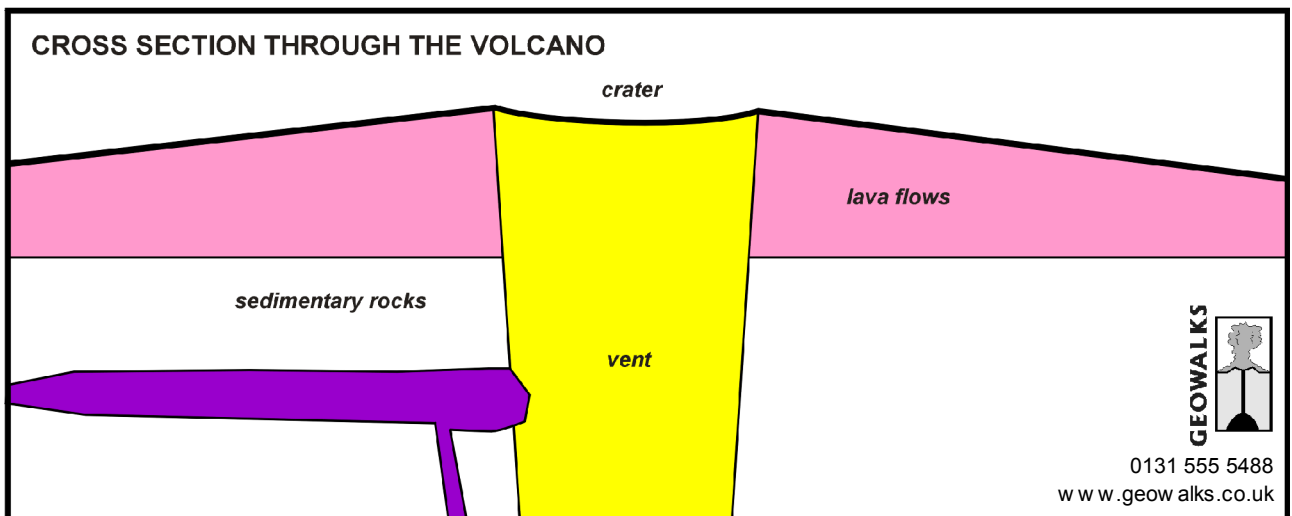

MAP OF THE VOLCANO

- Lava flows & volcanic ash
- Arthur's Seat volcanic vents
- Salisbury Crags dolerite
- Sedimentary rocks
- Roads
- Main paths

CROSS SECTION THROUGH THE VOLCANO

0131 555 5488
www.geowalks.co.uk